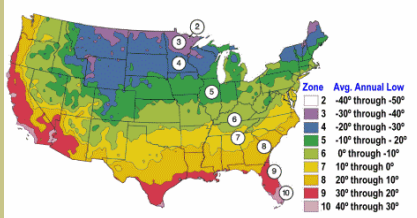

Shogetsu Flowering Cherry

Prunus serrulata 'Shogetsu'

Large, semi-double to very double, pale pink flowers often with white centers hanging in clusters of 3 to 6 blooms.

Very similar to Mt. Fuji - Shirotae but some would argue prettier.

Tree structure is spreading with arching branches.

Height: 15 feet,
Spread: 18 feet.

Cold Hardy to
U.S.D.A. Zone 5.

More photos:
www.CreatorsPalette.com

Since 1944

From the nurseries of
L.E. COOKE CO

www.lecooke.com