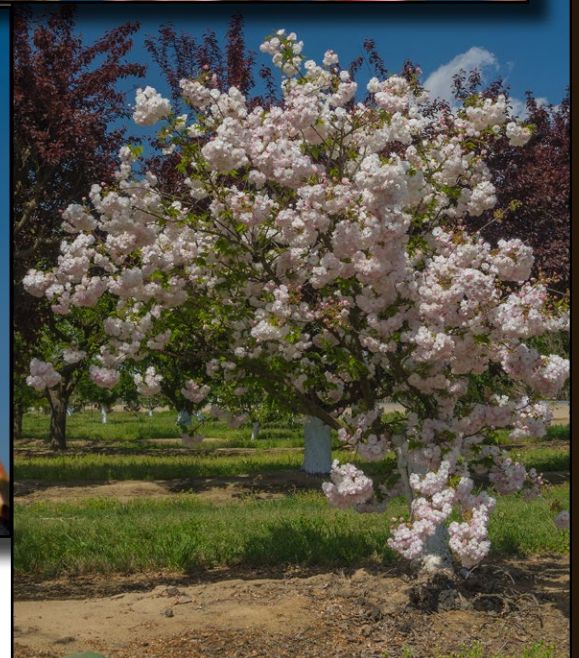

Shogetsu Flowering Cherry

Prunus serrulata 'Shogetsu'

Large, semi-double to very double, pale pink flowers often with white centers hanging in clusters of 3 to 6 blooms.

Very similar to Mt. Fuji - Shirotae but some would argue prettier.

Tree structure is spreading with arching branches.

Height: 15 feet,
Spread: 18 feet.

Cold Hardy to
U.S.D.A. Zone 5.

More photos:
www.CreatorsPalette.com

Since 1944

From the nurseries of
L.E. COOKE CO

www.lecooke.com