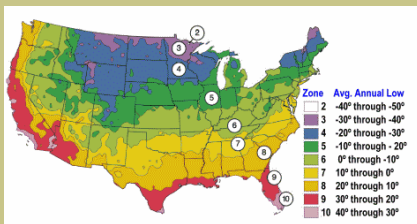

Okame Flowering Cherry

Prunus 'Okame'

One of the most striking and desired flowering cherries.

When in bloom, it is covered with a profuse display of clear pink flowers. The tree blooms early, but long.

An upright branching, oval shaped tree. Foliage is a finely textured attractive dark green, changing to shades of yellow-orange to orange-red in the fall.

Does well in mild winter areas.

Grows to a height of 25 feet and spread of 20 feet.

Cold Hardy to U.S.D.A. Zone 5.

Since 1944

From the nurseries of

L.E. COOKE CO

www.lecooke.com

**Excellence
in Bareroot**