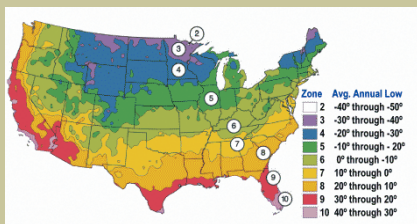

Kwanzan Flowering Cherry

Prunus serrulata 'Kwanzan'

Extremely popular since it is probably the showiest flowering cherry in spring. Large double bright pink flowers. Shiny foliage. Fall foliage is bronze-orange to orange-red. Makes a nice vase shaped tree.

Grows to a height of 30 feet and spread of 20 feet.

Cold Hardy to U.S.D.A. Zone 5.

From the nurseries of

L.E. COOKE CO

**Excellence
in Bareroot**