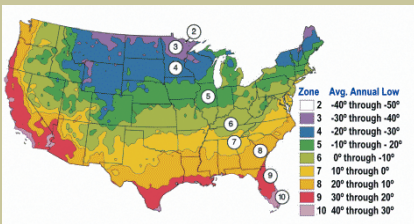

Beni Hoshi Flowering Cherry

Prunus subhirtella 'Beni Hoshi'

Delicate, light pink single flowers with long, twisted petals. Fast growing with arching, spreading branches reaching umbrella shape in outline.

Grows to a height of 20-25 feet and spread of 20-25 feet.

Cold Hardy to U.S.D.A. Zone 5.

Since 1944

From the nurseries of
L.E. COOKE CO

**Excellence
in Bareroot**