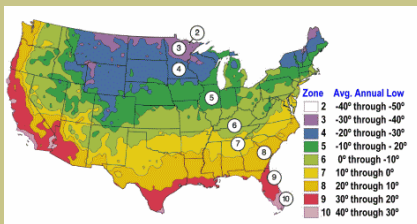

Desirable Pecan

Carya illinoensis sp.

A leading variety in the Southeast. Scab resistant. Medium, soft shell. Very productive and consistent bearer. Not recommended for the arid West.

Self-fertile but will produce more if pollinized with late pollen shedding variety such as Stuart, Mohawk or Kanza.

Ripens: Late October to Early November

Mature height is 70-100 feet with a spread of 30 feet. Usually kept lower by commercial pruning.

Cold hardy to U.S.D.A. Zone 7.

Since 1944

From the nurseries of
L.E. COOKE CO
www.lecooke.com