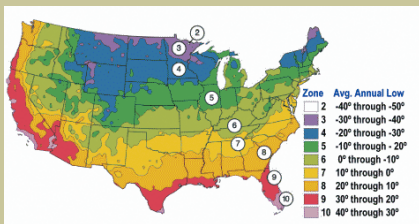

White (Longissima) Wisteria

Wisteria floribunda 'Longissima Alba'

A dramatic and impressive sight are the pure white flowers that cascade in spikes up to 4 feet long. Vigorous growing deciduous vine, displays bright green compound foliage.

Can be grown as a vine or trained upright into a standard (tree).

It also makes a very unique bonsai specimen.

Cold hardy to
U.S.D.A. Zone 5.

Since 1944

From the nurseries of

L.E. COOKE CO

**Excellence
in Bareroot**