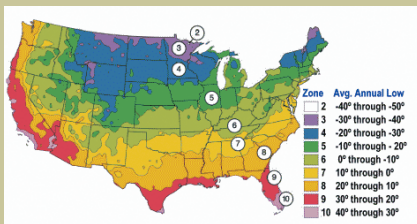

# Texas White Wisteria

*Wisteria sinensis* 'Texas White'

Bold and beautiful white blossoms cover this vine in early spring. Showy, long, fragrant racemes appear before leaves. Blooms best in full sun.

Drought tolerant.

Can be grown as a vine or trained upright into a standard (tree).

Cold hardy to  
U.S.D.A. Zone 5.

Since 1944

From the nurseries of

**L.E. COOKE CO**

**Excellence  
in Bareroot**