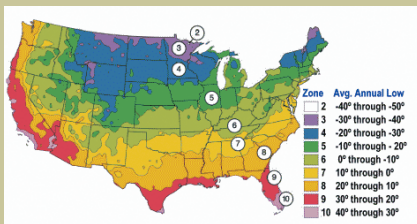

Shiro Kapitan Wisteria

Wisteria brachybotrys 'Shiro Kapitan'

Profuse white blooms explode in glorious spring splendor. Panicles 12-15 inches long of thick white petals. Blooms mostly before leaves appear.

Drought tolerant.

Can be grown as a vine or trained upright into a standard (tree).

Cold hardy to U.S.D.A. Zone 5.

From the nurseries of
L.E. COOKE CO

**Excellence
in Bareroot**