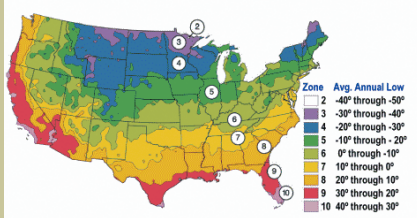

Royal Purple Wisteria

Wisteria floribunda 'Violacea'

Stunning spring display of single, dark purple flowers on long racemes. Nice blotch of yellow in center. Sometimes called 'Early-Maturing' *Wisteria floribunda* because it flowers both earlier in life and season compared to other floribundas.

Also known as 'Single Black Dragon', 'Hito Kokuryu', and 'Noda Issai'.

Drought tolerant.

Can be grown as a vine or trained upright into a standard (tree).

Cold hardy to
U.S.D.A. Zone 5.

From the nurseries of
L.E. COOKE CO