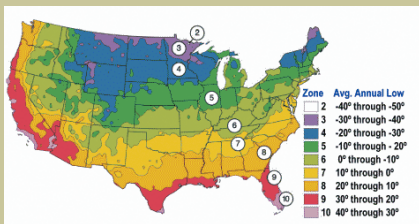

Pink Wisteria

Wisteria sinensis × *floribunda* 'Rosea Beni Fuji'

Large beautiful clusters of pink blossoms adorn this vine in early to mid spring. Blooms best in full sun. May not bloom first year planted.

Drought tolerant.

Can be grown as a vine or trained upright into a standard (tree).

Cold hardy to U.S.D.A. Zone 5.

From the nurseries of

L.E. COOKE CO

**Excellence
in Bareroot**