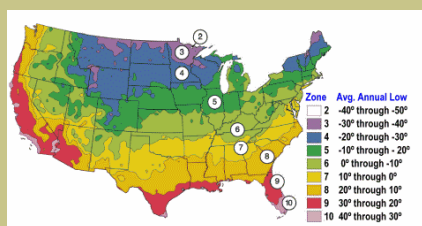

# Purple “Cooke’s Special” Wisteria

*Wisteria sinensis* ‘Cooke’s Purple’

Impressive spring show of large, beautiful purple blossoms. Long racemes of fragrant flowers cover the vine in early spring.

**This special selection also gives smaller spikes of purple blooms during the summer months.**

Blooms best in full sun. Drought tolerant.

Can be grown as a vine or trained into an upright tree.

Cold hardy to U.S.D.A. Zone 5.

Spring Blooms

Summer Blooms

Since 1944

From the nurseries of

**L.E. COOKE CO**