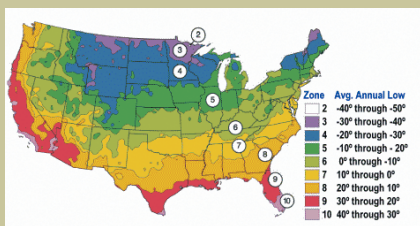

Anthony Waterer Spiraea

Spiraea x bumalda 'Anthony Waterer'

Attractive bright carmine flowers in flat topped clusters occur from June until fall. This shrub's form is rounded. It has narrow oval leaves with a tinge of maroon. Good reddish-purple fall colors.

Mature height is 2-3 feet with a spread of 4-5 feet.

Cold hardy to
U.S.D.A. Zone 4.

Since 1944

From the nurseries of

L.E. COOKE CO

**Excellence
in Bareroot**