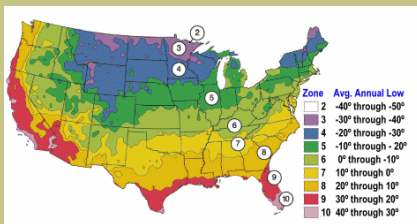

Toyo Nishiki Flowering Quince

Chaenomeles speciosa 'Toyo Nishiki'

Most colorful flowering quince. Pink, white, and solid red flowers all on the same branch.

One of first shrubs to bloom in spring.

Grows in full sun with average watering. Tolerant of extremes in cold and heat.

New growth bears next year's flowers. Tall and spreading.

Attractive to birds.

Mature height is 6-10 feet with a spread of 5-7 feet.

Cold hardy to U.S.D.A. Zone 5, maybe 4B.

Since 1944

From the nurseries of