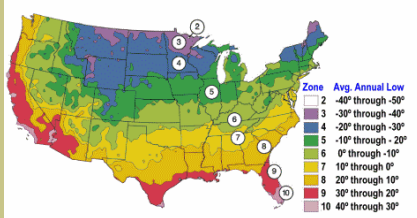

Texas Scarlet Flowering Quince

Chaenomeles speciosa 'Texas Scarlet'

Flowering Quince are prized for their early blooms in the spring - before most other plants wake up. Stems are often cut and brought indoors to bloom.

Fiery, bright scarlet flower. Brilliant bloom in early spring before most leaves appear. Shiny foliage. An attractive plant for spring gardens. Almost thornless.

Low spreader. Mature height is 3 feet with a spread of 3-5 feet.

Cold hardy to U.S.D.A. Zone 5, maybe 4B.

Since 1944

From the nurseries of
L.E. COOKE CO

www.lecooke.com

**Excellence
in Bareroot**