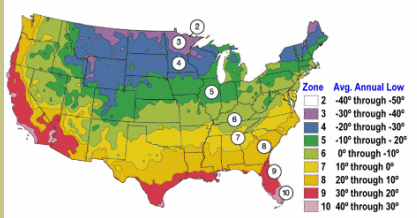

Jet Trail Flowering Quince

Chaenomeles × superba 'Jet Trail'

Flowering Quince are prized for their early blooms in the spring - before most other plants wake up. Stems are often cut and brought indoors to bloom.

Early, double, pure white flower. Leaves dark green, oval to 1-1/2”.

Easy to grow, good bonsai or rock garden plant.

Attractive to birds.

Low growing shrub. Mature height is 2-4 feet with a spread of 3-4 feet.

Cold hardy to U.S.D.A. Zone 5 maybe 4B.

Since 1944

From the nurseries of

L.E. COOKE CO

www.lecooke.com

**Excellence
in Bareroot**