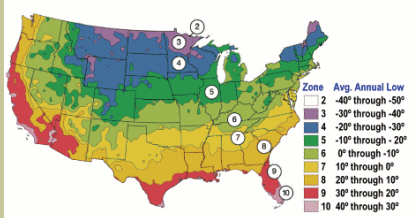

Tinkerbelle® Lilac

Syringa 'Bailbelle'

The first of the
Fairytale® Series of
Lilacs.

Incredible wine-red
flower buds open to
pink. Pleasing spicy
fragrance.

Compact lilac is a
cross of *Syringa*
meyeri 'Palibin' and
Syringa microphylla
'Superba' made by
Neal Holland of
Sheyenne Gardens in
North Dakota.

Mature height is 5-6
feet with a spread of
4-5 feet.

Cold hardy to
U.S.D.A. Zone 3.
(Plant Patent #12,294)

Since 1944

From the nurseries of

L.E. COOKE CO

Excellence
in Bareroot