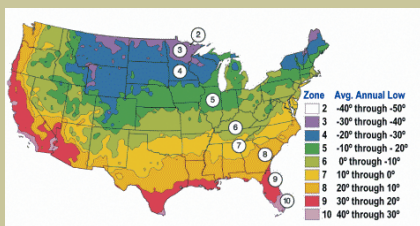

Sylvan Beauty Lilac

Descanso Hybrid Lilac

Syringa × hyacinthiflora

The flowers are typical lilac color, a good deep purple. The fully developed panicles are rather long and the petals will flare out at the ends. This bush is strong and tall.

Specially developed for mild winter climates with limited chill.

Mature height is 12 feet with a spread of 6-8 feet.

Cold hardy to U.S.D.A. Zone 4.

Since 1944

From the nurseries of

L.E. COOKE CO

**Excellence
in Bareroot**