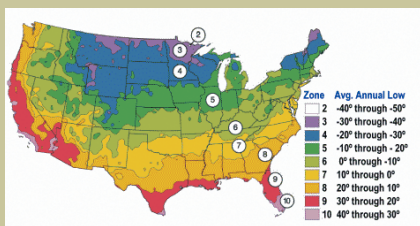

Monge Lilac

French Hybrid Lilac

Syringa vulgaris ×

Single deep rich red-purple. Large conical blooms. Very striking beauty and excellence. A compact medium grower.

Mature height is 6-10 feet with a spread of 6-8 feet.

Cold hardy to U.S.D.A. Zone 3.

Since 1944

From the nurseries of

L.E. COOKE CO

**Excellence
in Bareroot**