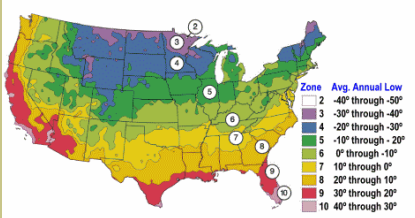

## French Hybrid Lilac

Lilac perfection!

Very large panicles of deep, small, purplish-red blooms. Most popular of the deep purples and considered the best of its class. Heavily fragrant. Mid-season bloomer - later than many others.

Mature height is 6-10 feet with a spread of 6-8 feet.

Cold hardy to U.S.D.A. Zone 3.

*Syringa vulgaris* ×

Since 1944

From the nurseries of

**L.E. COOKE CO**

[www.lecooke.com](http://www.lecooke.com)

**Excellence  
in Bareroot**