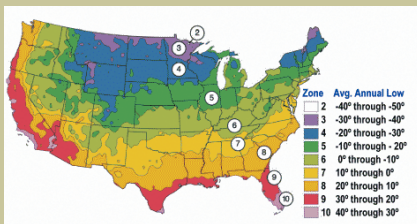

# Esther Staley Lilac

French Hybrid Lilac

*Syringa × hyacinthiflora*

Single lavender pink flowers. Large tapered clusters, delightfully fragrant. Excellent heavy blooming variety. Tall growers. **Less chilling required.**

Mature height is 10 feet with a spread of 6-8 feet.

Cold hardy to U.S.D.A. Zone 3.

Since 1944

From the nurseries of

**L.E. COOKE CO**

**Excellence  
in Bareroot**