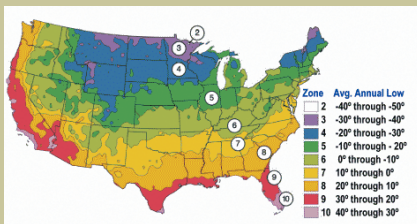

## French Hybrid Lilac

*Syringa vulgaris* ×

Double pale pink flowers. Selected for its outstanding beauty and excellent form.

Mature height is 10 feet with a spread of 6-8 feet.

Cold hardy to U.S.D.A. Zone 3.