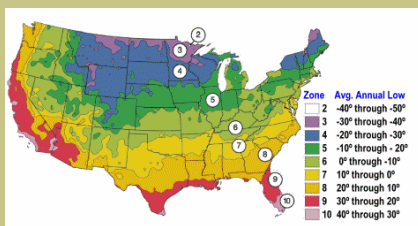

Crystal White[®] Lilac

Syringa vulgaris 'Crystal White'

This is simply the most stunning white lilac we have seen.

White colored, fragrant, single flowers in large panicles. Long stems perfect for cut flowers. The bush is a prolific bloomer.

Early blooms, and longer display. Blooms about 2 weeks before Edith Cavell and Madame Lemoine and nearly in time with Angel White. Showy display lasts nearly two weeks.

This is a careful selection from *Syringa vulgaris* 'Alba' seedlings.

Mature height is 8-10 feet with a spread of 6-8 feet.

Cold hardy to U.S.D.A. Zone 3.

Link to Additional Photos at
www.CreatorsPalette.com

Since 1944

From the nurseries of

L.E. COOKE CO

**Excellence
in Bareroot**