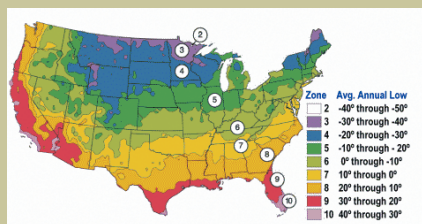

Common Eastern Lilac

Syringa vulgaris

Lilac colored, fragrant flowers in large panicles. Blooms late spring. Upright shrub. Leaves are a bright green, ovate 2-4" long.

Very popular in colder areas.

Mature height is 8-12 feet with a spread of 6-8 feet.

Cold hardy to U.S.D.A. Zone 3.

“Old Fashioned Lilac”

Since 1944

From the nurseries of

L.E. COOKE CO

**Excellence
in Bareroot**