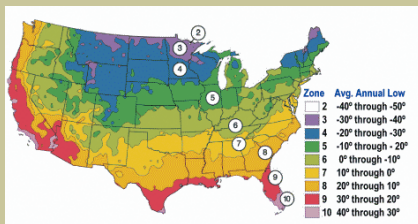

Belle de Nancy Lilac

French Hybrid Lilac

Syringa vulgaris ×

Double pink. Large loosely conical bright pink flowers with satiny rose florets. Strong grower. Early to mid season blooms.

Mature height is 10 feet with a spread of 6-8 feet.

Cold hardy to U.S.D.A. Zone 4.

'Popcorn' stage of bloom

Mature bloom

Since 1944

From the nurseries of

L.E. COOKE CO

**Excellence
in Bareroot**