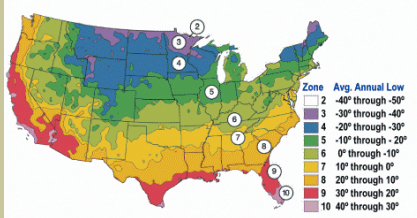

Dwarf Bush Honeysuckle

Diervilla lonicera

Small sulfur yellow flowers in late spring to early summer accent bronze green foliage. Dwarf mound shaped. Reddish fall foliage. Does well on sandy and dry soil. Full or partial sun. Excellent for mass plantings and slopes. Very hardy.

Mature height is 3-4 feet with a spread of 3-4 feet.

Cold hardy to U.S.D.A. Zone 3.

From the nurseries of
L.E. COOKE CO

**Excellence
in Bareroot**