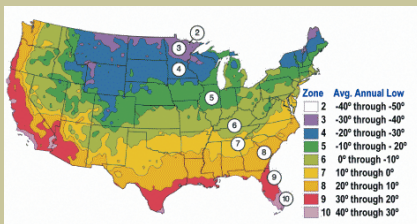

Blue Bird Althea

Hibiscus syriacus 'Blue Bird'

Single, magnificent blue flowers with a purple throat. Blooms from early summer to first frost. Growth habit is upright and compact when young. Open and spreading with age.

Mature height is 8-10 feet with a spread of 6-10 feet.

Cold hardy to U.S.D.A. Zone 5.

From the nurseries of
L.E. COOKE CO

**Excellence
in Bareroot**