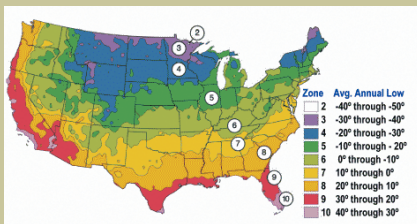

# Pink Flowering Almond

*Prunus glandulosa* 'Rosea Plena'

Pink, rose-like, double flowers in early April to May. Bright green, shiny foliage. Valued for its profuse blooming. Very ornamental.

Can be shaped into a small ornamental tree, ideal for patios.

Mature height is 5-6 feet with a spread of 3-4 feet.

Cold Hardy to U.S.D.A. Zone 4.

From the nurseries of  
**L.E. COOKE CO**

**Excellence  
in Bareroot**