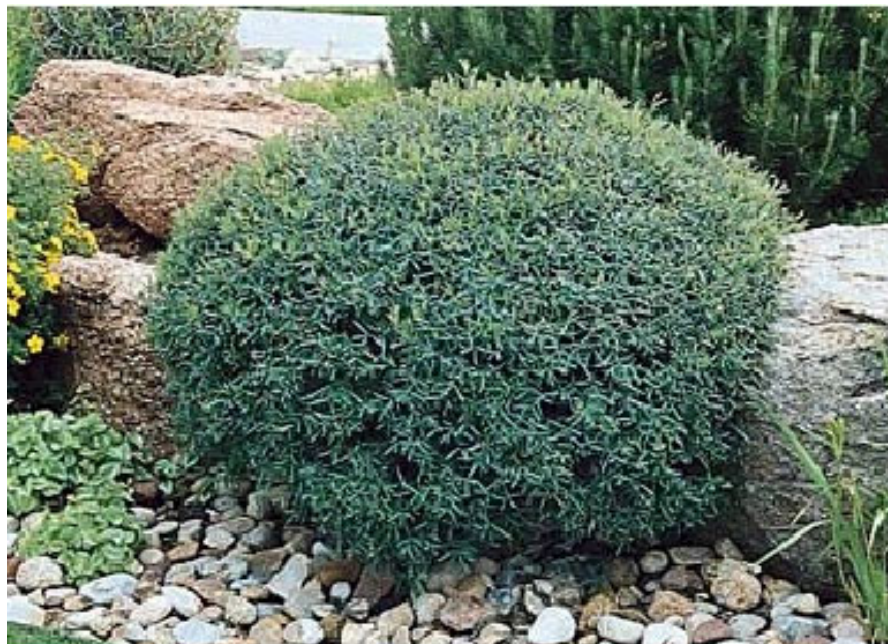

# Dwarf Arctic Blue Willow

*Salix purpurea 'Nana'*

Foliage is a fine, blue-green on purplish colored stems. Small yellow-green catkins.

Dense rounded form.

Fall color is yellow.

Can be used as a textured hedge.

Height & Spread 3-4 feet.

Note: Tolerates only slight alkalinity

U.S.D.A. Zones 4-7.

From the nurseries of  
**L.E. COOKE CO**

**Excellence  
in Bareroot**