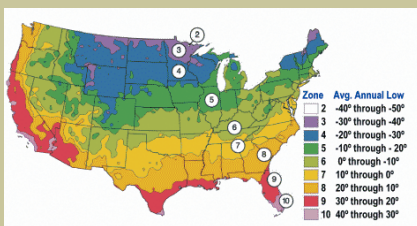

# Dwarf Arctic Blue Willow

*Salix purpurea 'Nana'*

Foliage is a fine, blue-green on purplish colored stems. Small yellow-green catkins.

Dense rounded form.

Fall color is yellow.

Can be used as a textured hedge.

Height & Spread 3-4 feet.

Note: Tolerates only slight alkalinity

U.S.D.A. Zones 4-7.

From the nurseries of  
**L.E. COOKE CO**

**Excellence  
in Bareroot**