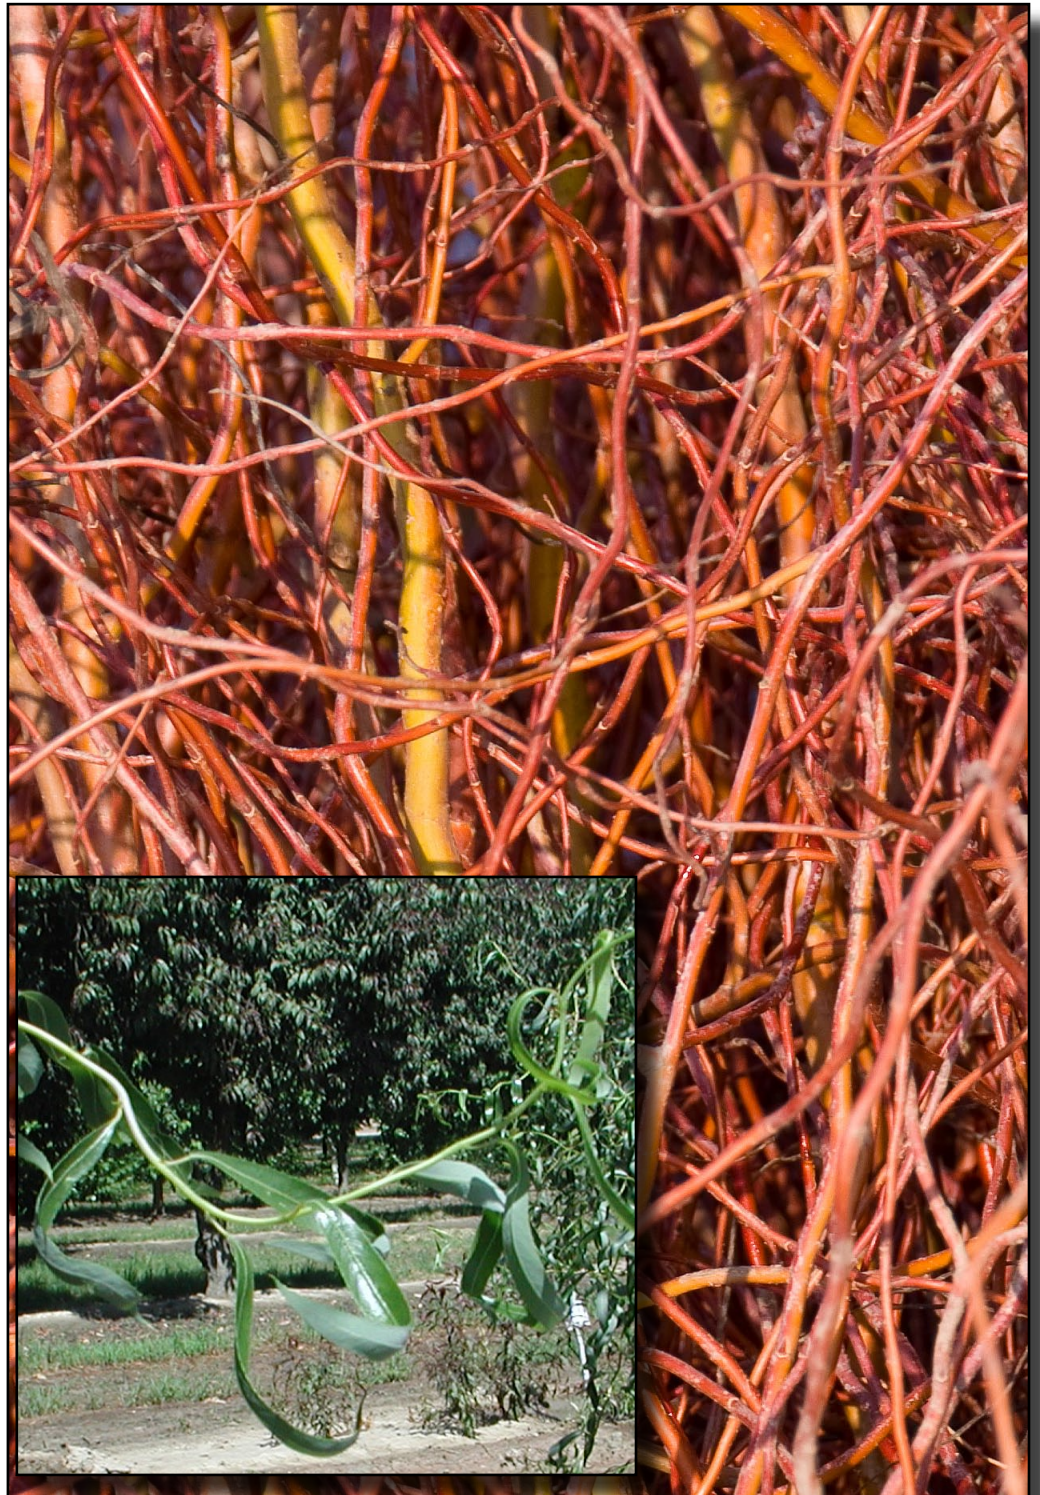

Scarlet Curls® Willow

Salix matsudana 'Tortuosa' × cv. 'Scarcuzam'

A small vigorous tree with twisted, golden branches & scarlet stems.

These colorful effects peak after first frost when scarlet becomes more intense. Often used for cut flower arrangements.

Unique curly green leaves create interest throughout the growing season. Green summer foliage turning to yellow in the fall.

Mature height 30-35 feet with 15-20 foot spread.

Cold hardy to U.S.D.A. Zone 5.

Trademark of Lake County Nursery

Since 1944

From the nurseries of
L.E. COOKE CO

www.lecooke.com

**Excellence
in Bareroot**