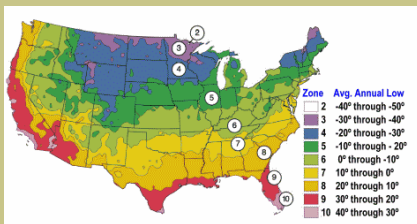

Scarlet Curls® Willow

Salix matsudana 'Tortuosa' × cv. 'Scarcuzam'

A small vigorous tree with twisted, golden branches & scarlet stems.

These colorful effects peak after first frost when scarlet becomes more intense. Often used for cut flower arrangements.

Unique curly green leaves create interest throughout the growing season. Green summer foliage turning to yellow in the fall.

Mature height 30-35 feet with 15-20 foot spread.

Cold hardy to U.S.D.A. Zone 5.

Trademark of Lake County Nursery

Since 1944

From the nurseries of
L.E. COOKE CO

www.lecooke.com

**Excellence
in Bareroot**