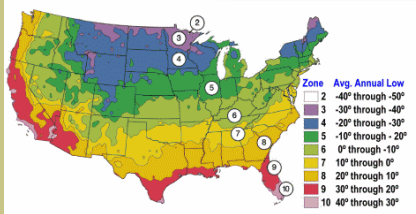

Since 1944

From the nurseries of
L.E. COOKE CO

www.lecooke.com

Excellence
in Bareroot