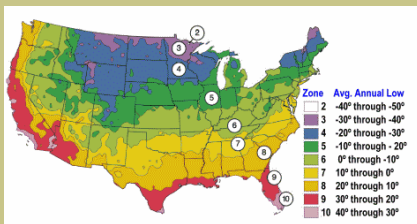

Royal Purple Smoke Tree

Cotinus coggygria 'Royal Purple'

Prized in the landscape as an accent plant with its reddish-purple foliage all summer long.

Wispy smoke-like purple colored flowers produced in spring to early summer.

Rich red-purple fall color.

Drought Tolerant

Mature height is 12-15 feet with a spread of 10-12 feet.

Cold hardy to U.S.D.A. Zone 5.

Since 1944

From the nurseries of

L.E. COOKE CO

**Excellence
in Bareroot**