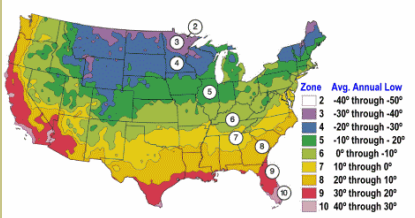

Dawn Redwood

Metasequoia glyptostroboides

Deciduous conifer with soft, delicate, Redwood-like foliage. Has attractive pink new spring growth. Takes sun or part shade. Fast growing. Once established can take wet soils. Reddish-brown fall color.

Thought to be extinct but was discovered growing in remote regions of China in the 1940's. It is a prehistoric plant with leaf samples having been found in fossils.

Mature height is 50-90 feet with a spread of 15-25 feet.

Cold hardy to U.S.D.A. Zone 5.

Clean tree. Drops leaves in the fall like other deciduous trees, not all year round like other conifers.

Since 1944

From the nurseries of

L.E. COOKE CO

**Excellence
in Bareroot**