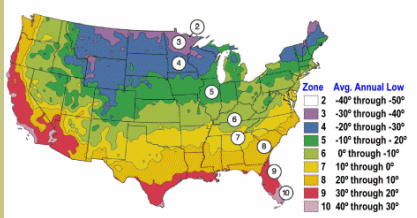

Dawn Redwood

Metasequoia glyptostroboides

Deciduous conifer with soft, delicate, Redwood-like foliage. Has attractive pink new spring growth. Takes sun or part shade. Fast growing. Once established can take wet soils. Reddish-brown fall color.

Thought to be extinct but was discovered growing in remote regions of China in the 1940's. It is a prehistoric plant with leaf samples having been found in fossils.

Mature height is 50-90 feet with a spread of 15-25 feet.

Cold hardy to U.S.D.A. Zone 5.

Clean tree. Drops leaves in the fall like other deciduous trees, not all year round like other conifers.

Since 1944

From the nurseries of

L.E. COOKE CO

**Excellence
in Bareroot**