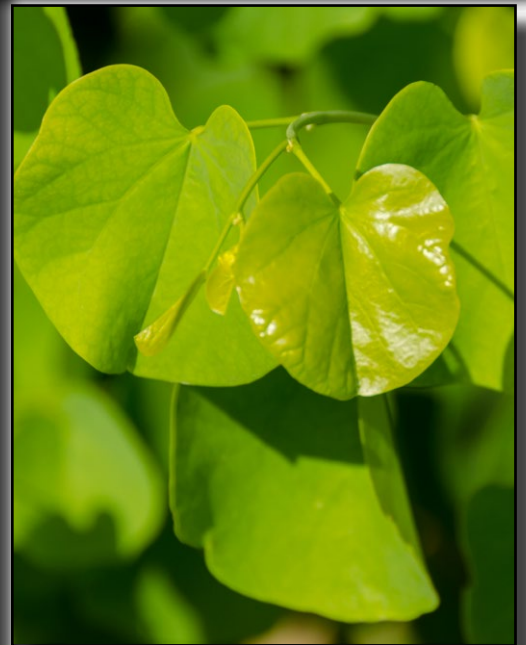

White Western Redbud

Cercis occidentalis 'Alba'

Native to California.

A rare find. This tree displays a unique white spring bloom.

Summer foliage is handsome lighter blue-green. 3" leaves notched or rounded at tip.

Can be grown as a multi-stem bush or single trunked tree.

Height ranges from 15-20 ft with same spread.

Very drought tolerant.

Cold hardy to
U.S.D.A. Zone 7

New, young foliage is lighter in color hinting at the white buds.