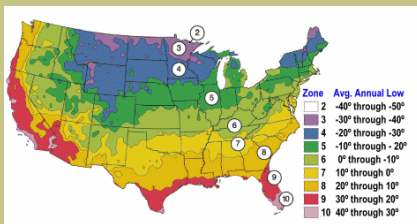

White Western Redbud

Cercis occidentalis 'Alba'

Native to California.

A rare find. This tree displays a unique white spring bloom.

Summer foliage is handsome lighter blue-green. 3" leaves notched or rounded at tip.

Can be grown as a multi-stem bush or single trunked tree.

Height ranges from 15-20 ft with same spread.

Very drought tolerant.

Cold hardy to
U.S.D.A. Zone 7

New, young foliage is lighter in color hinting at the white buds.