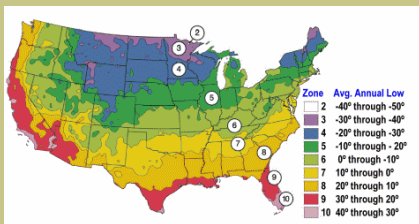

Oklahoma Redbud

Cercis canadensis spp. *texensis* 'Oklahoma'

Spectacular display of deep wine red blooms make this a truly elegant addition to any garden. The darkest and best colored flower of all redbuds.

Another outstanding feature are the large shiny, waxy leaves that last through the summer.

Grows to a height of 20-25 feet & spread of 15-20 feet.

Cold Hardy to
U.S.D.A. Zone 6

Since 1944

From the nurseries of