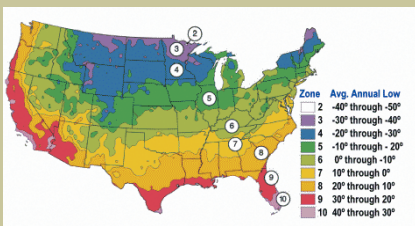

Summershade Maple

Acer platanoides 'Summershade'

Fast growing.
Spreading to form a rounded crown. It's foliage is lighter green in color than other cultivars and is considered to be more heat resistant. The fall color is yellow.

Grows to a height of 42 feet and spread of 40 feet.

Cold Hardy to U.S.D.A. Zone 4.

Since 1944

From the nurseries of

L.E. COOKE CO

**Excellence
in Bareroot**