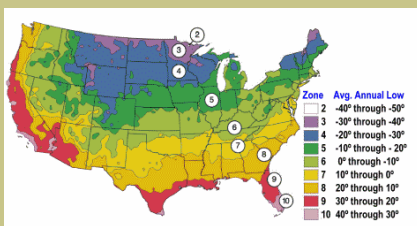

Fire Dragon[®] Shantung Maple

Acer truncatum "Fire Dragon"

Fire Dragon[®] Maple delivers vivid reds and dazzling scarlets rarely seen in the Midwest or lower-Midwest landscapes in autumn. It promises to provide the desirable New England type fall color for many hotter areas of the country.

Orange-red new growth turns to lustrous green during the summer.

A tough, hardy and well-behaved mid-size maple. 15-25' high x 20-30' tall.

Cold hardy to U.S.D.A. Zone 5 (some say 4).

Fall Color

Fall Color