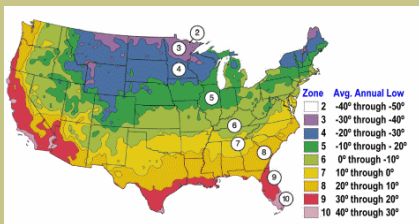

European Hornbeam

Carpinus betulus

Fine landscaping tree for use as screens, hedges or as an individual specimen. This species withstands frequent shearing and is often planted into lined streets and walkways in Europe.

Pyramidal shape in youth, oval at maturity. Dark green foliage turns to yellowish-green in the fall.

Heat and drought resistant and relatively free of disease and pest problems.

Height 40-60 feet, width 30-40 feet.

Cold hardy to U.S.D.A. Zone 5.

Since 1944

From the nurseries of
L.E. COOKE CO
www.lecooke.com

**Excellence
in Bareroot**