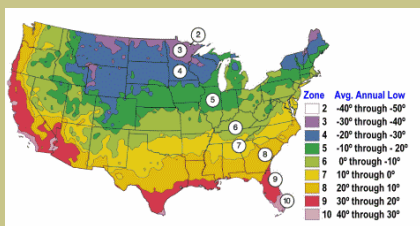

Everclear® Lacebark Elm

Ulmus parvifolia 'BSNUPF'

Everclear Lacebark Elm is set apart from other cultivars by its distinctly narrow habit. Much taller than wide at about 40 feet tall by 15 feet wide compared to other *U. parvifolia* which often grow wider than tall. A good street tree due to the narrow head with tight branch angles that keep the branches clear of traffic and buildings. Thus the name "Everclear"! It also makes a stately selection for small lawns and large courtyards.

Leaves are green, small - typical of the species. Fall color is yellow.

Highly ornamental bark that exfoliates in patches of orange, gray-green, gray and tan.

Everclear Elm is highly resistant to Dutch Elm Disease and Elm Leaf Beetle damage. It is pH adaptable and tolerant of most situations.

Cold hardy to U.S.D.A. Zone 5.
(Patent # 17655)

Everclear® Lacebark Elm
Ulmus parvifolia 'BSNUPF' PPAF