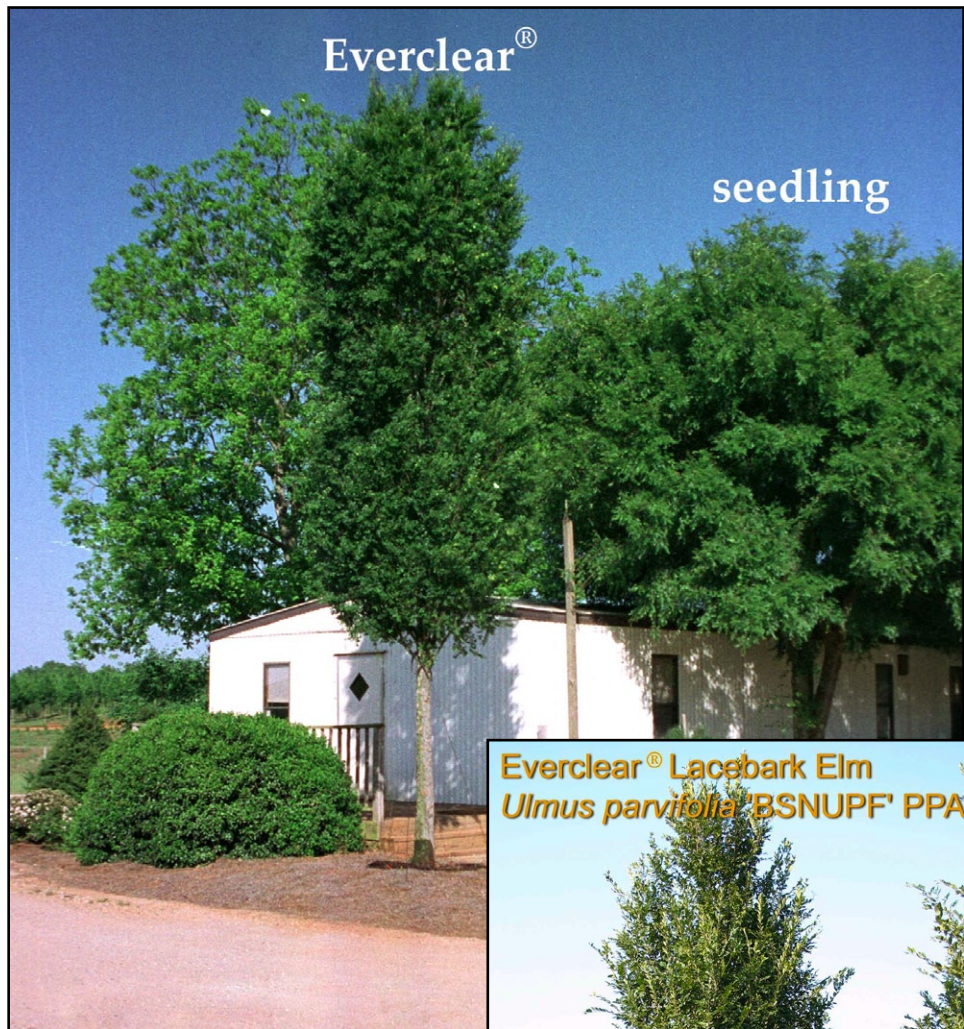

Everclear[®] Lacebark Elm

Ulmus parvifolia 'BSNUPF'

Everclear Lacebark Elm is set apart from other cultivars by its distinctly narrow habit. Much taller than wide at about 40 feet tall by 15 feet wide compared to other *U. parvifolia* which often grow wider than tall. A good street tree due to the narrow head with tight branch angles that keep the branches clear of traffic and buildings. Thus the name "Everclear"! It also makes a stately selection for small lawns and large courtyards.

Leaves are green, small - typical of the species. Fall color is yellow.

Highly ornamental bark that exfoliates in patches of orange, gray-green, gray and tan.

Everclear Elm is highly resistant to Dutch Elm Disease and Elm Leaf Beetle damage. It is pH adaptable and tolerant of most situations.

Cold hardy to U.S.D.A. Zone 5.
(Patent # 17655)

Everclear[®] Lacebark Elm
Ulmus parvifolia 'BSNUPF' PPAF

Since 1944

From the nurseries of

L.E. COOKE CO

**Excellence
in Bareroot**