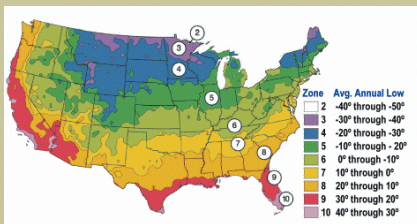

# Bosque<sup>®</sup> Elm

*Ulmus parvifolia* 'UPMTF'

Exquisite, upright oval form with a central leader and uniform branching, Puzzle-like exfoliating bark with rich shade of gray, orange-brown and green. Lustrous dark green leaves give way to golden yellow fall color.

Mature height is 50-60 feet with a spread of 35-40 feet.

Cold hardy to U.S.D.A. Zone 5.

Plant Patent # 11295  
Tree Introductions, Inc

Since 1944

From the nurseries of

**L.E. COOKE CO**

**Excellence  
in Bareroot**