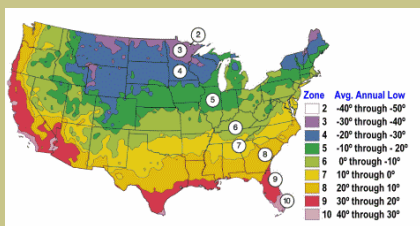

Desert Willow

Chilopsis linearis

Delicate appearing tree native to western states. Its long narrow leaves resemble those of willows (*Salix* sp.) but are not related. Flowers occur in showy clusters at the tips of branches and on new wood from late spring to fall. Rose-pink blossoms are trumpet shaped, sweetly fragrant.

Naturally grows as a large bush 15-25 feet tall and wide but can be trained as single stemmed tree.

Drought tolerant.

Cold Hardy to
U.S.D.A. Zone 7.

Since 1944

From the nurseries of
L.E. COOKE CO

www.lecooke.com