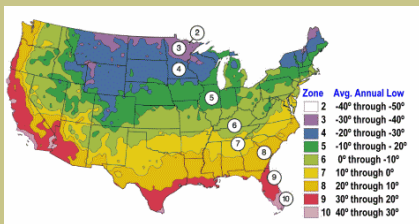

# Umbrella Catalpa

*Catalpa bignoides 'Nana'*

Often called Catalpa bungei.

A small, broad rounded, dense and uniform grafted cultivar grown for its formal topiary-like appearance. This plant will form a tight ball of heart-shaped, rich green foliage in summer. In autumn, the foliage turns a rich, bright yellow and holds for a week on the plant. Often shaped by pruning to be smaller.

Grown on a 5 foot standard.

Mature height is 10-15 feet with a spread of 6-10 feet.

Cold hardy to U.S.D.A. Zone 5.

Since 1944

From the nurseries of

**L.E. COOKE CO**

**Excellence  
in Bareroot**