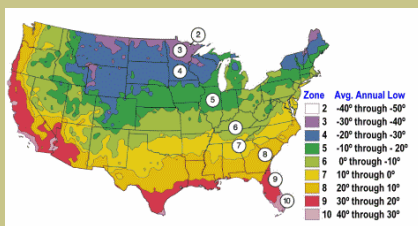

Heritage® River Birch

Betula nigra 'Cully'

Voted Urban Tree of the year in 2002

A superior form of River Birch. Much lighter bark color, glossy, dark green foliage and vigorous, robust growth habit.

Resistant to bronze birch borer.

Grows to a height of 45-50 feet and spread of 30-40 feet. The head of the tree is oval or pyramidal when young, while mature specimens exhibit a rounded to irregular crown.

Discovered by Earl Cully in a St. Louis suburb in the 1970s.

Cold hardy to U.S.D.A. Zone 4 (many say 3).

Since 1944

From the nurseries of
L.E. COOKE CO
www.lecooke.com

More photos: www.CreatorsPalette.com

**Excellence
in Bareroot**