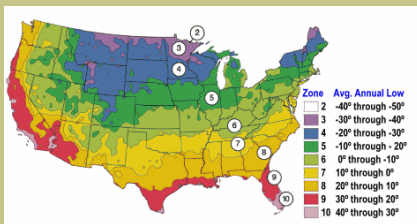

Dura-Heat River Birch®

Betula nigra 'BNMTF'

An outstanding selection for residential or commercial landscapes.

Superlative lustrous dark green leaves that turn soft butter yellow in the fall. Denser canopy than other River Birch selections.

Creamy white bark exfoliates on 1"-2" diameter branches. Bark appearance is superior at an earlier age.

Insect Resistance:
Reported to have good resistance to bronze birch borer.

Grows to a height of 40 feet and spread of 30 feet.

Cold Hardy to U.S.D.A. Zone 5.

Since 1944

From the nurseries of

L.E. COOKE CO

**Excellence
in Bareroot**