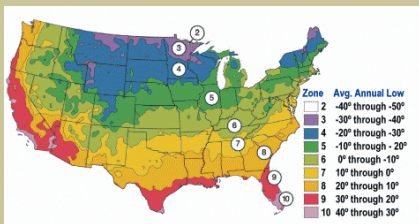

Flowering Ash

Fraxinus ornus

Also known as Manna Ash. Heavy flowering makes this tree a standout in spring. Creamy white panicles are large, showy and fragrant. It has an upright oval shape. Native to southern Europe and Asia Minor. Well suited for a street tree.

Mature height is 35-45 feet with a spread of 25-30 feet.

Cold hardy to U.S.D.A. Zone 6.

From the nurseries of
L.E. COOKE CO

**Excellence
in Bareroot**