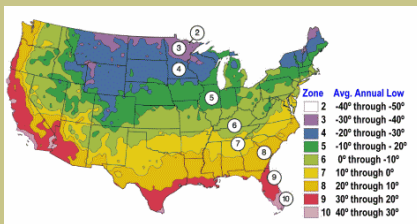

Large, olive green foliage on a good limb structure. Sterile (Seedless)

Cross of Texas Green Ash and Arizona Ash found by Eddie Fanick of San Antonio along the Guadalupe River.

Mature height is 40-55 feet with a spread of 40-45 feet.

Cold hardy to U.S.D.A. Zone 6b-7.

Photo courtesy City of Tempe, Arizona

Since 1944

From the nurseries of

L.E. COOKE CO

**Excellence
in Bareroot**