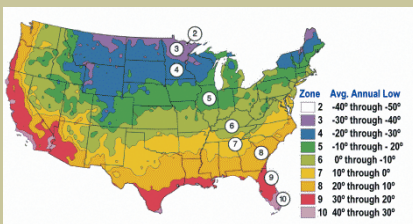

# Arizona Ash

*Fraxinus velutina*

Moderately growing tree native to Arizona. Tree withstands hot, dry conditions. Pyramidal in youth; spreading and open with maturity.

Grows to a height of 50 feet and a spread of 40 feet.

Cold Hardy to U.S.D.A. Zone 6 to 7.

Since 1944

From the nurseries of

**L.E. COOKE CO**

**Excellence  
in Bareroot**