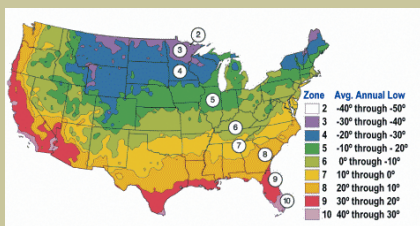

Thompson Seedless Grape

Vitis vinifera

World's most popular table and raisin grape. The sweet, mild-flavored seedless berries are greenish-white to golden color. Medium size berries grow in large clusters. Cane pruning.

Ripens: August to September.

Cold Hardy to U.S.D.A. Zone 7.

Since 1944

From the nurseries of

L.E. COOKE CO

**Excellence
in Bareroot**