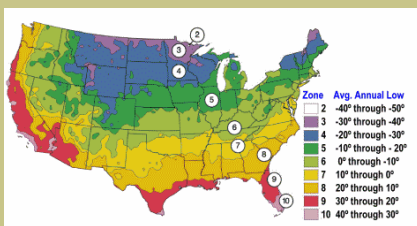

## Vitis vinifera sp.

Unique, pleasant flavor.

Small to medium seedless<sup>1</sup>, purple grape with sweet, strong flavor hinting at blueberry.

Highly productive vines.

Dries well for raisins.

Attractive fall color with lots of reds, oranges and yellows.

Ripens mid August to Early September.

Cold hardy to  
U.S.D.A. Zone 7.

1 An occasional vestige of a seed is found

Since 1944

From the nurseries of