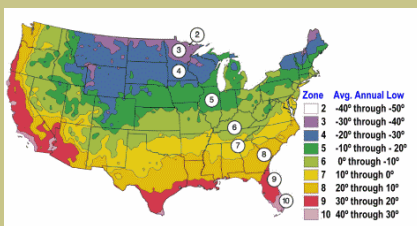

Blueberry Grape

Vitis labrusca x

Unique, pleasant flavor.

Small to medium seedless¹, purple grape with sweet, strong flavor hinting at blueberry.

Highly productive vines.

Dries well for raisins.

Attractive fall color with lots of reds, oranges and yellows.

Ripens mid August to Early September.

Cold hardy to
U.S.D.A. Zone 7.

¹ An occasional vestige of a seed is found

Since 1944

From the nurseries of

L.E. COOKE CO

Excellence
in Bareroot