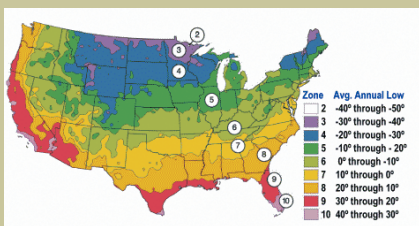

# Green Gage (Jefferson) Plum

*Prunus × domestica sp.*

Medium size.  
Greenish-yellow skin. Very sweet, juicy flesh. Self-fertile. Grows in a wide climate range. Sets heavy, even in coastal Southern California and replaces Santa Rosa as a pollinizer in Denver.

Requires 300-400 hours of chilling below 45 °F.

Ripens: July.

Cold hardy to U.S.D.A. Zone 5.

From the nurseries of  
**L.E. COOKE CO**

**Excellence  
in Bareroot**